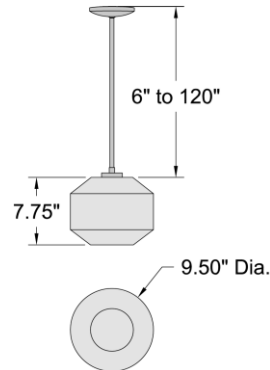

Stock Code: **29011LEDDL P-BL/CLR**

Collection: Clarity

PRODUCT INFORMATION

Base: 29011 Parent: 29011LEDD
Mounting Type: Ceiling UPC: 641594245325
Finish: Black
Diffuser: Clear

PRODUCT MEASUREMENTS

FIXTURE	BACKPLATE / CANOPY
Length:	Length
Width:	Width:
Diameter 9.5"	Diameter:
Height: 7.75"	Height:
Extension:	
Overall Height: 13.75-127"	

TECHNICAL SPECIFICATIONS

SPECIFICATIONS

Frame Material: Glass
Diffuser Material: Glass
Lamping Type: E-26 (Replaceable LED Jbox: Standard
Lamping Base: E-26 Lamp Wattage: 4 W
Lamp Quantity: 1 Total Wattage: 4 W
Voltage: 120v Lamps Included: Yes

Additional Notes:

10 feet of black cord included; Custom Finish 5 Piece Minimum Order Quantity

Project Name: _____

Location: _____

Type: _____

Quantity: _____

Notes:

LINE DRAWING

IES FILE

In addition to Access Lighting's purchase and warranty terms and conditions, by signing below or placing an order, you agree that you are authorized to bind the entity placing any order and acknowledge the following: All of sizes and measurements are approximate and all images are for illustrative purposes only. In the event of an inconsistency, the "Product Measurements" section controls. There also may be slight differences in the colors and designs compared to the displayed and printed images.